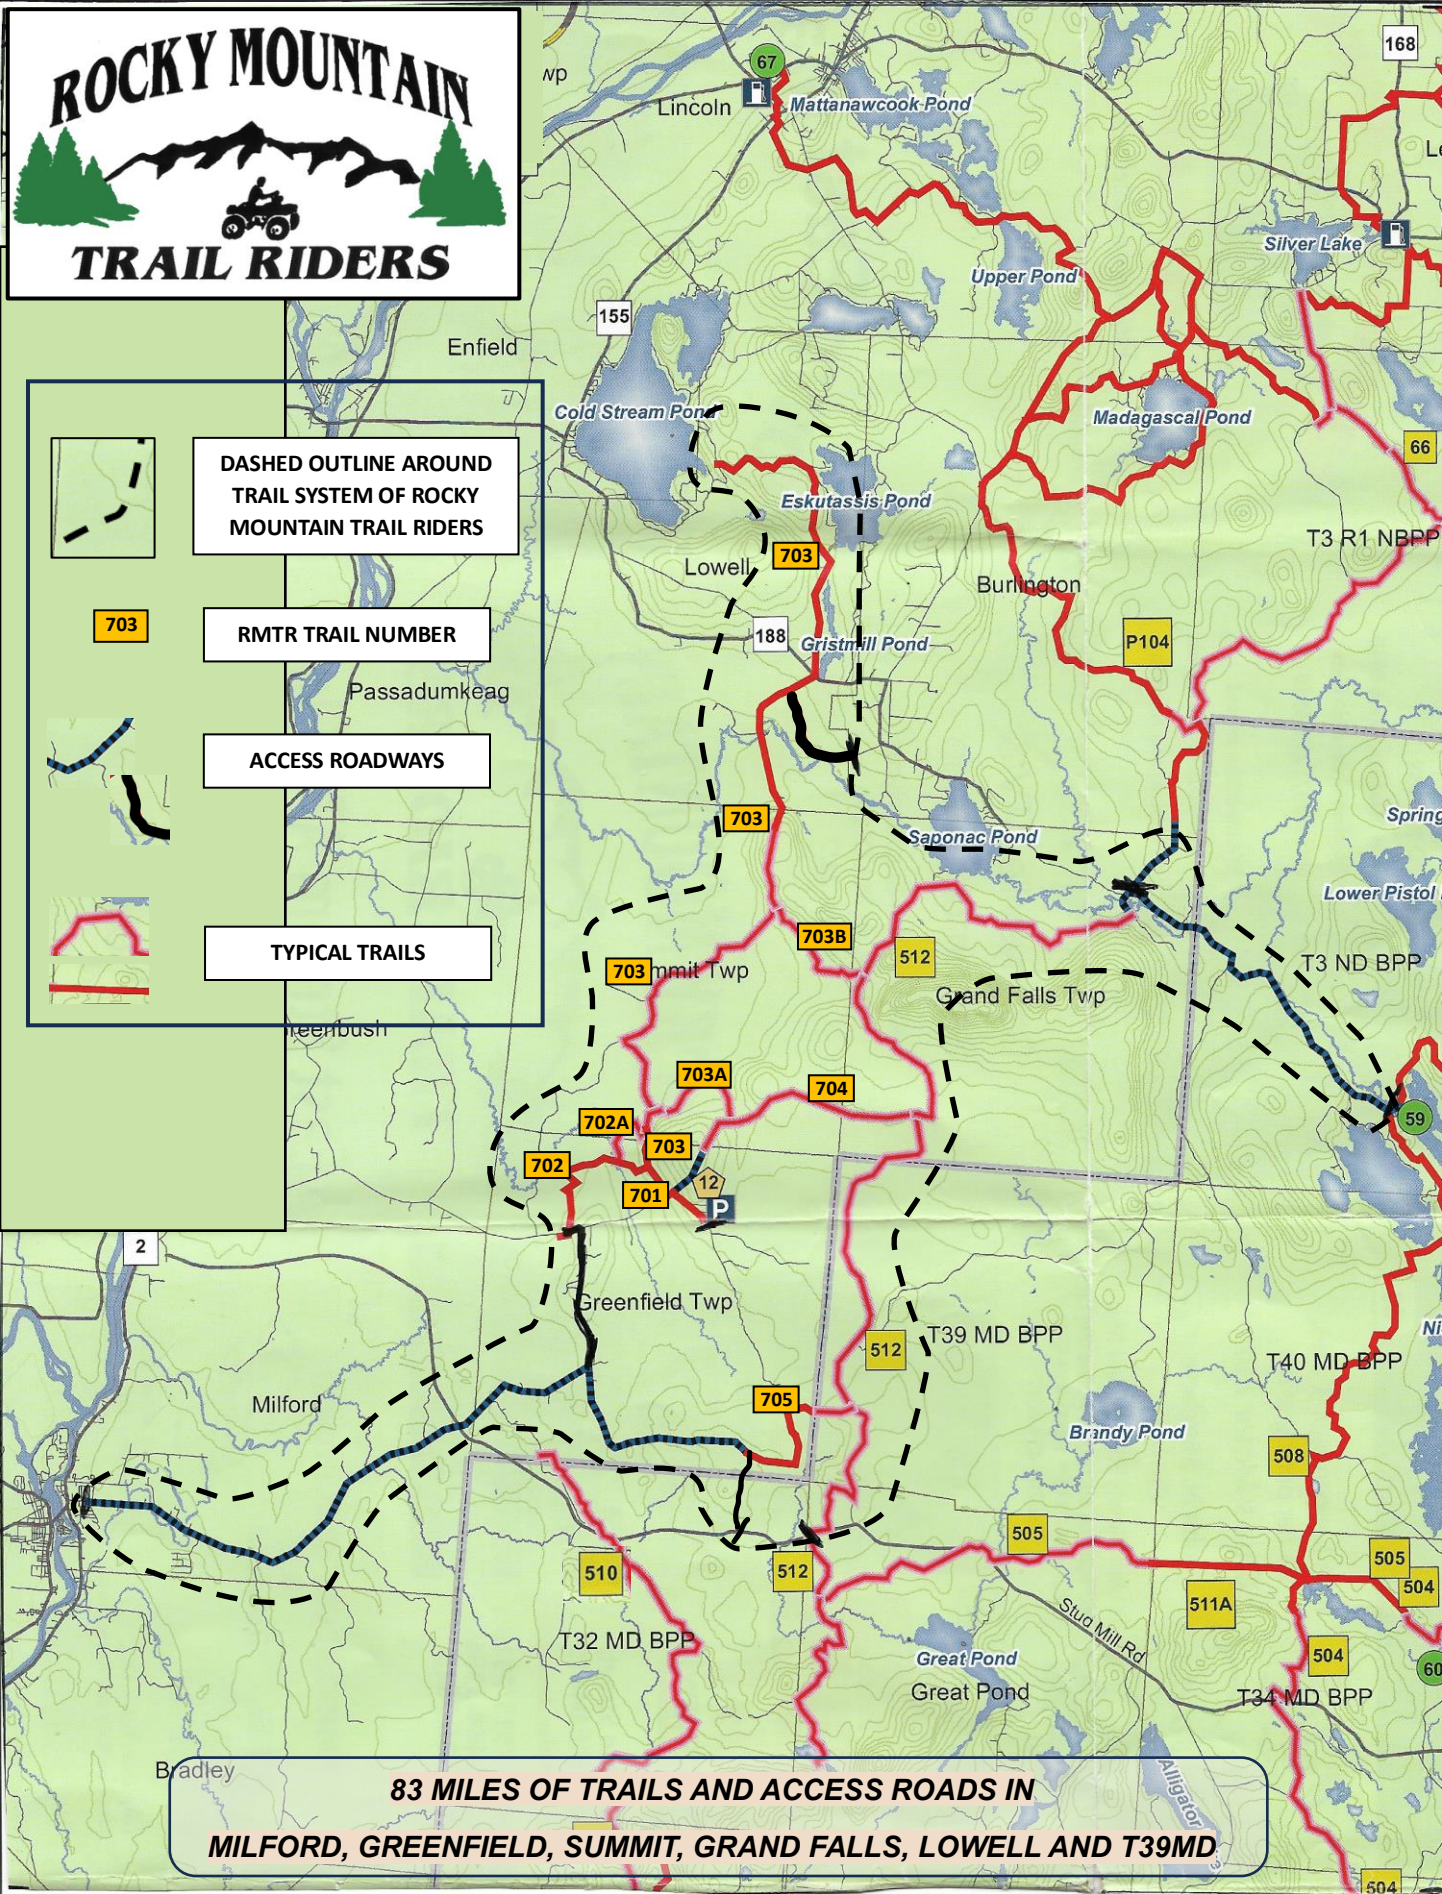

**DASHED OUTLINE AROUND TRAIL SYSTEM OF ROCKY MOUNTAIN TRAIL RIDERS**

**703**  
**RMTR TRAIL NUMBER**

**ACCESS ROADWAYS**

**TYPICAL TRAILS**

**83 MILES OF TRAILS AND ACCESS ROADS IN MILFORD, GREENFIELD, SUMMIT, GRAND FALLS, LOWELL AND T39MD**